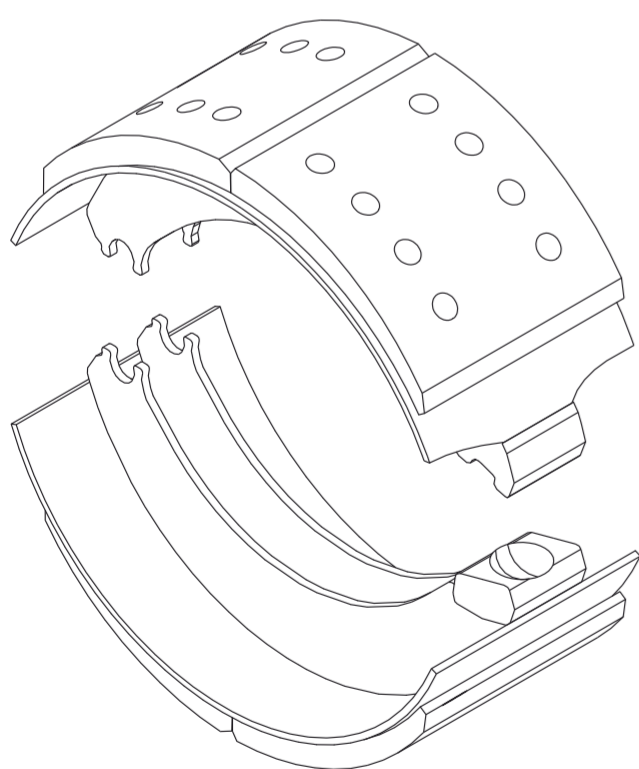

Внимание! Барабан

№ детали	Наименование
3 057 0000 00	Номинал
3 057 0000 10	1-ый ремонт
3 057 0000 20	2-ой ремонт

№ детали	Наименование
3 057 3058 00	SN 300x80 mm
3 057 3133 00	SN/SNK 300x150 mm
3 057 3924 00	SN/SNK 300x200 mm
3 057 3143 00	SN 355x200 mm
3 057 3968 00	SNK 367x180 mm
3 057 3970 00	SNK 367x200 mm
3 057 3960 00	SNK 420x180 mm
3 057 3966 00	SNK 420x200 mm
3 057 3010 00	SNF 420x120 mm
3 057 3912 00	SNF 420x180 mm
3 057 3913 00	SNF 420x200 mm

SAF-HOLLAND GMBH D-63856 BESSENBACH · GERMANY	
Version B9-22K01	Serial No. 11 09 156 0020
Type SBK2243-11S	Ident No. 347 96 21 7 49 01
Test Report 36110303	Perm. axle cap. stat. 9000 kg
Made in Germany	V max. 105 km/h
AN 3335528	SN 11091560020

SAF-HOLLAND GMBH D-63856 BESSENBACH · GERMANY	
Version S9-4218	Serial No. 11 09 156 0021
Type SNK4218-11S	Ident No. 147 84 60 2 58 0
Test Report TDB0381	Perm. axle cap. stat. 9000 kg
Made in Germany	V max. 105 km/h
AN 3335528	SN 11091560020

Внимание!

Техническая идентификация производится на основе следующих данных:

- Типовое обозначение оси (тип / модель)
- Идент. ном.
- Производственный номер/серийный номер

Производ. ном./серийный ном. оси находится справа на балке оси, по направлению движения.